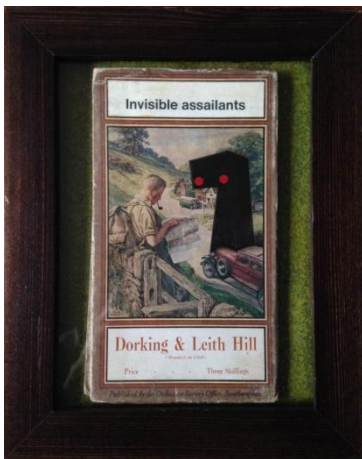

Dark Conversations, Pt. 3
The arrival of oil.
Mixed media
25cm x 20cm
£75

£200 for Parts 1, 2 and 3