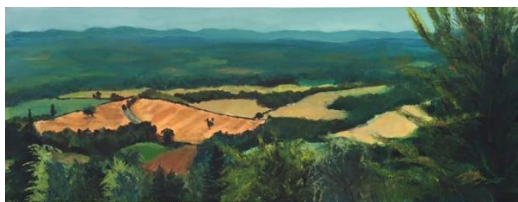

Early Summer view from Leith Hill

Acrylic on canvas

80cm x 30xm

£350